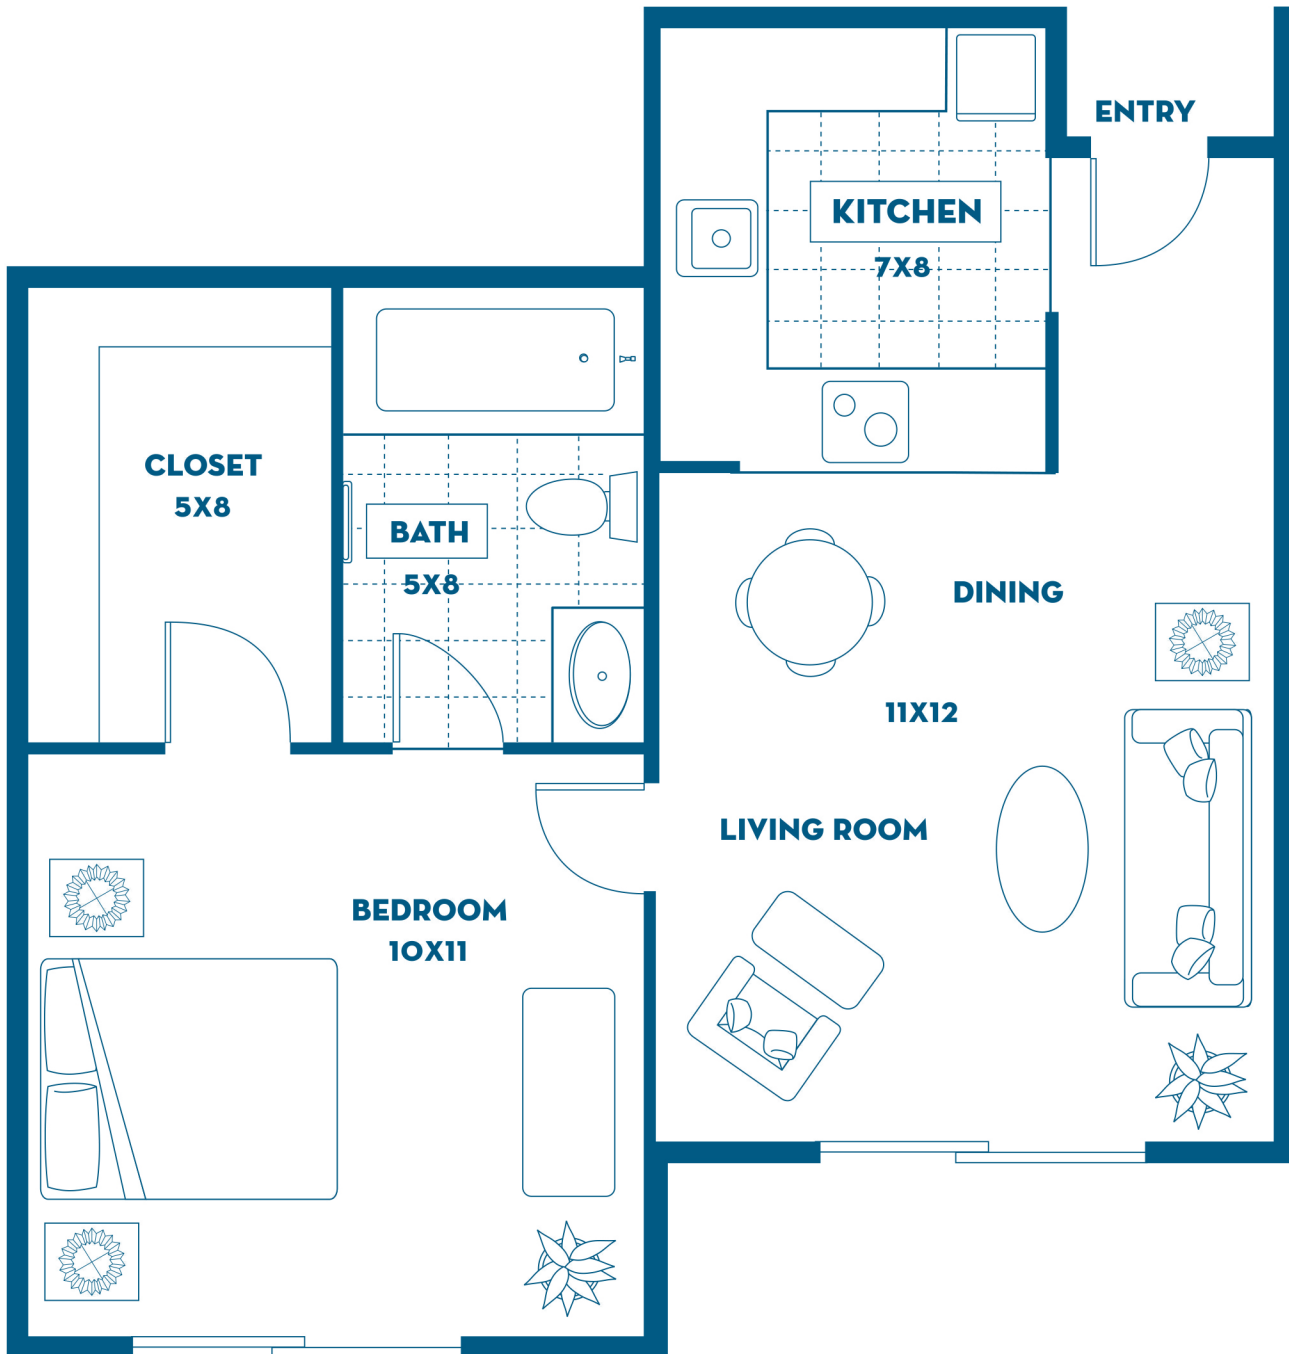

BROADWAY PROPER • CATALINA FLOOR PLAN

1 BEDROOM/1 BATH • 446 SQUARE FEET

Broadway Proper Retirement Community • 400 South Broadway Place • Tucson, AZ 85710 • (520) 296-3238