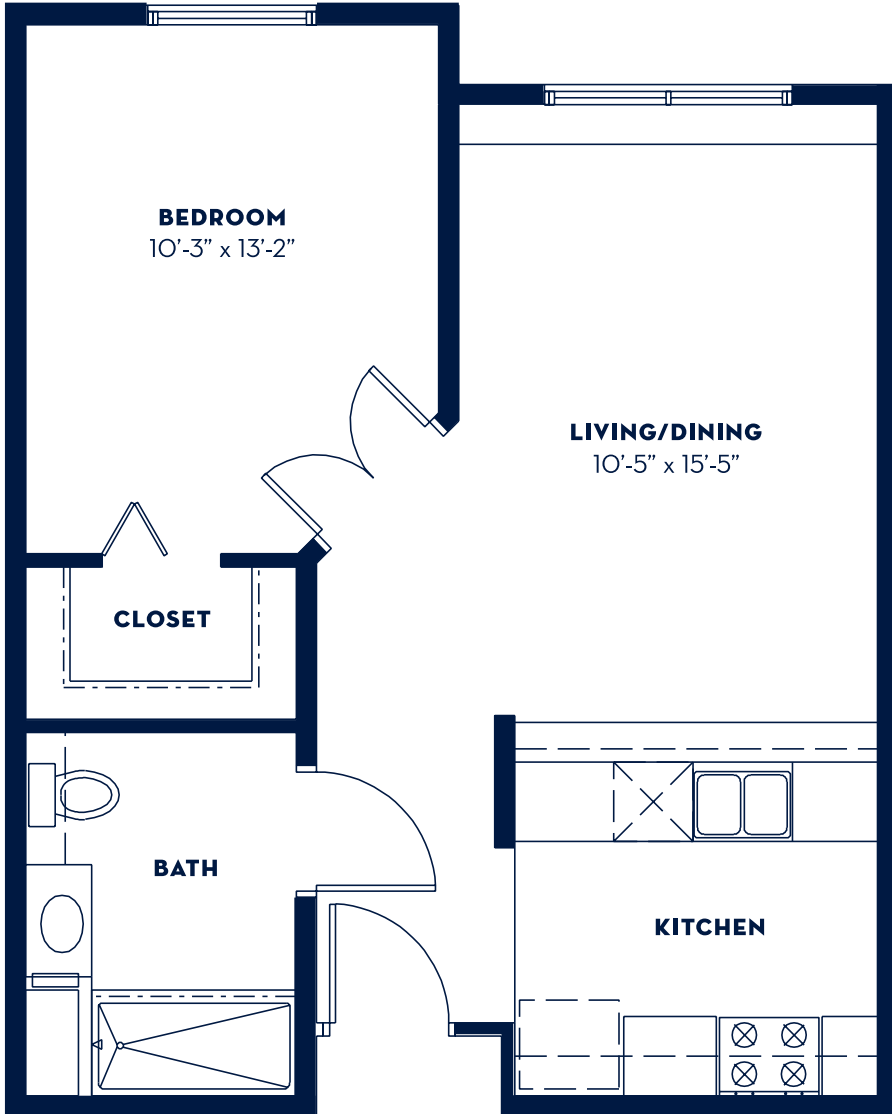

# Affordable Program One Bedroom • 585 Square Feet

**HERITAGE ESTATES**  
SENIOR APARTMENTS

800 E Stanley Blvd • Livermore • (925) 371-2300 • [www.heritageestatesretirement.com](http://www.heritageestatesretirement.com)