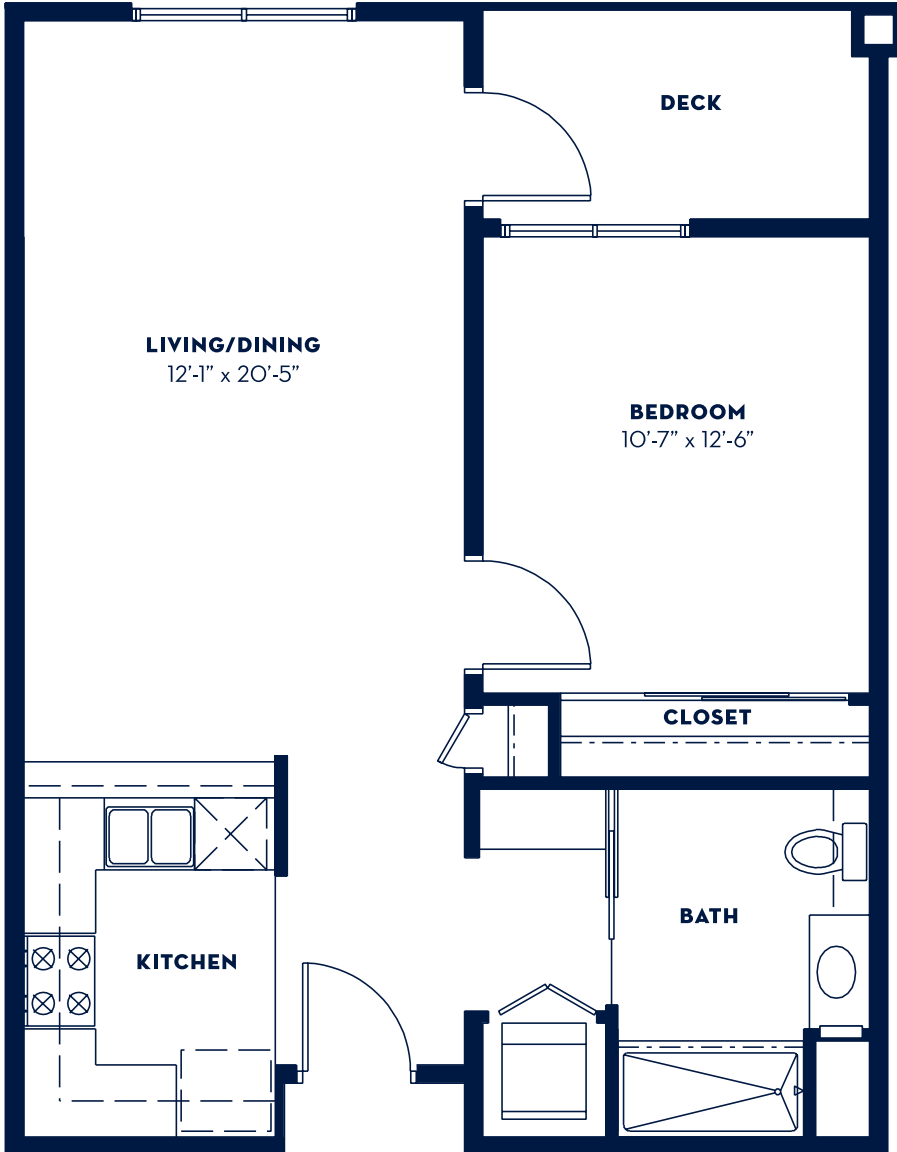

One Bedroom • 758 Square Feet

HERITAGE ESTATES
SENIOR APARTMENTS

800 E Stanley Blvd • Livermore • (925) 371-2300 • www.heritageestatesretirement.com