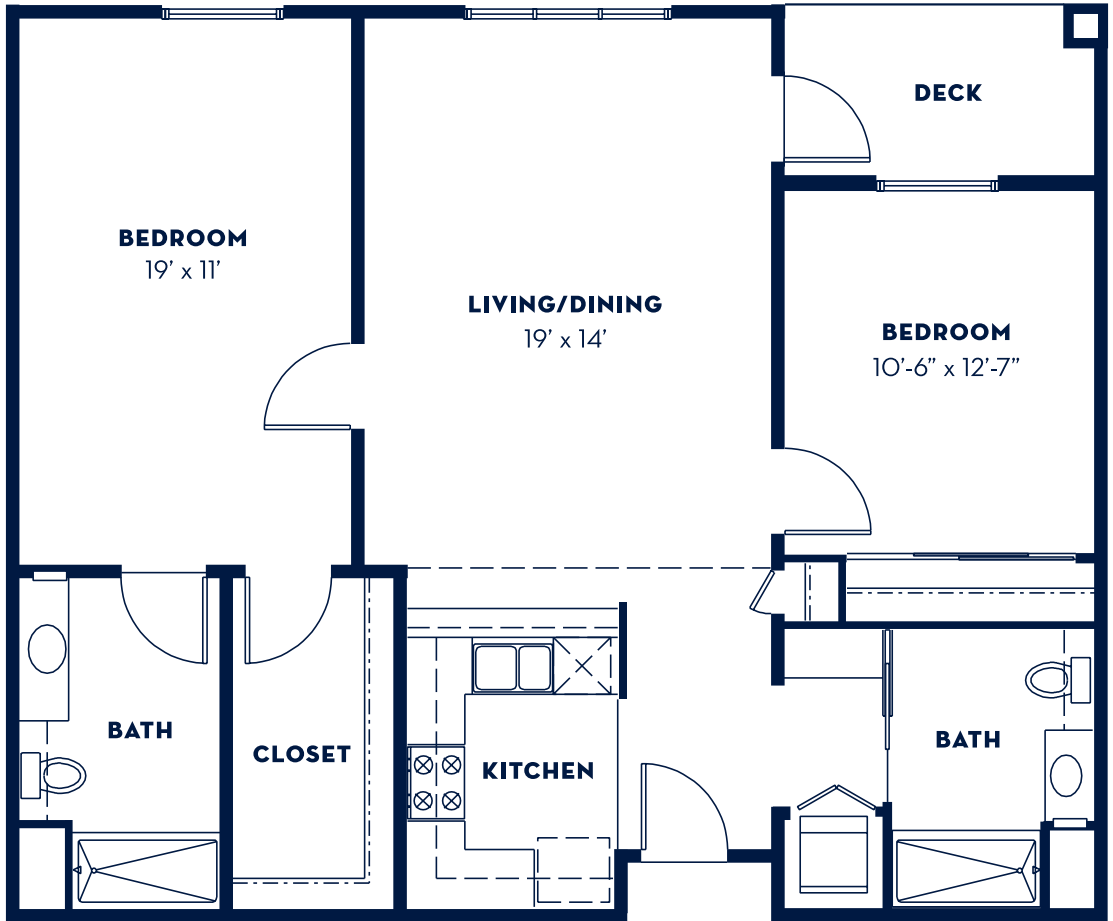

# Deluxe Two Bedroom • 1,206 Square Feet

**HERITAGE ESTATES**  
SENIOR APARTMENTS

800 E Stanley Blvd • Livermore • (925) 371-2300 • [www.heritageestatesretirement.com](http://www.heritageestatesretirement.com)