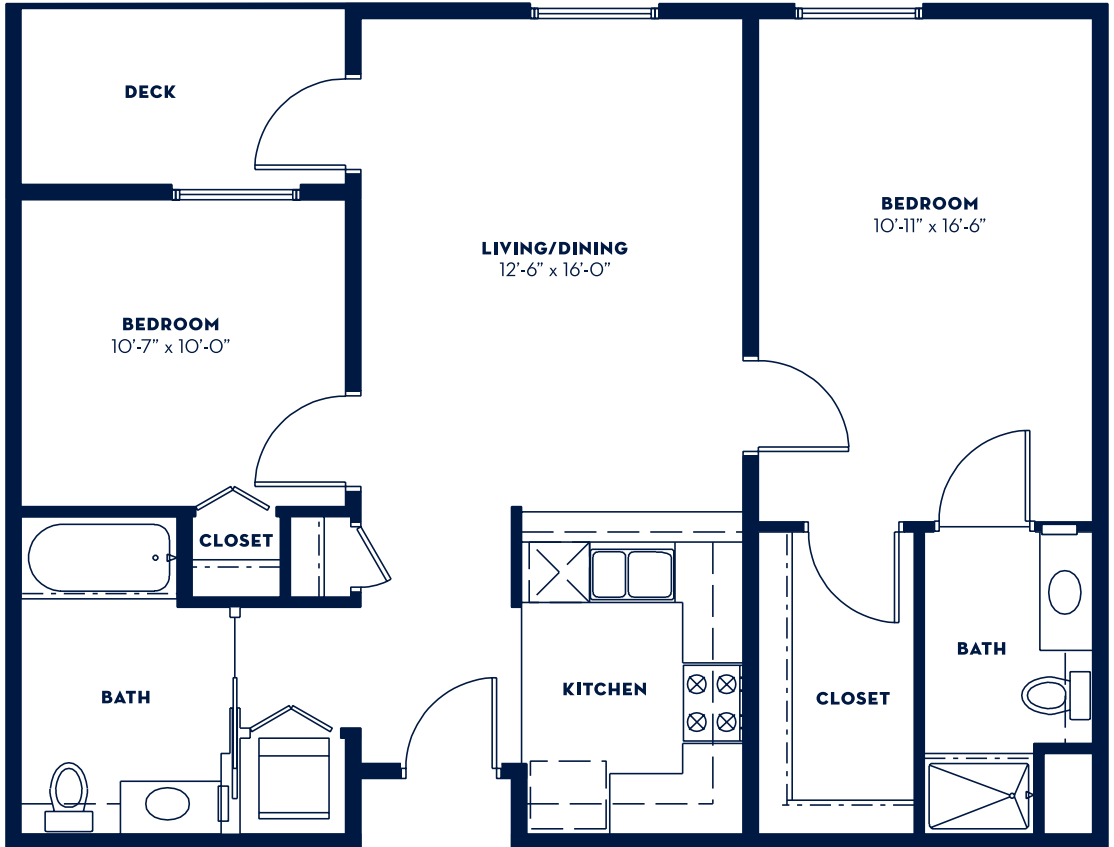

Two Bedroom • 996 Square Feet

HERITAGE ESTATES
SENIOR APARTMENTS

800 E Stanley Blvd • Livermore • (925) 371-2300 • www.heritageestatesretirement.com