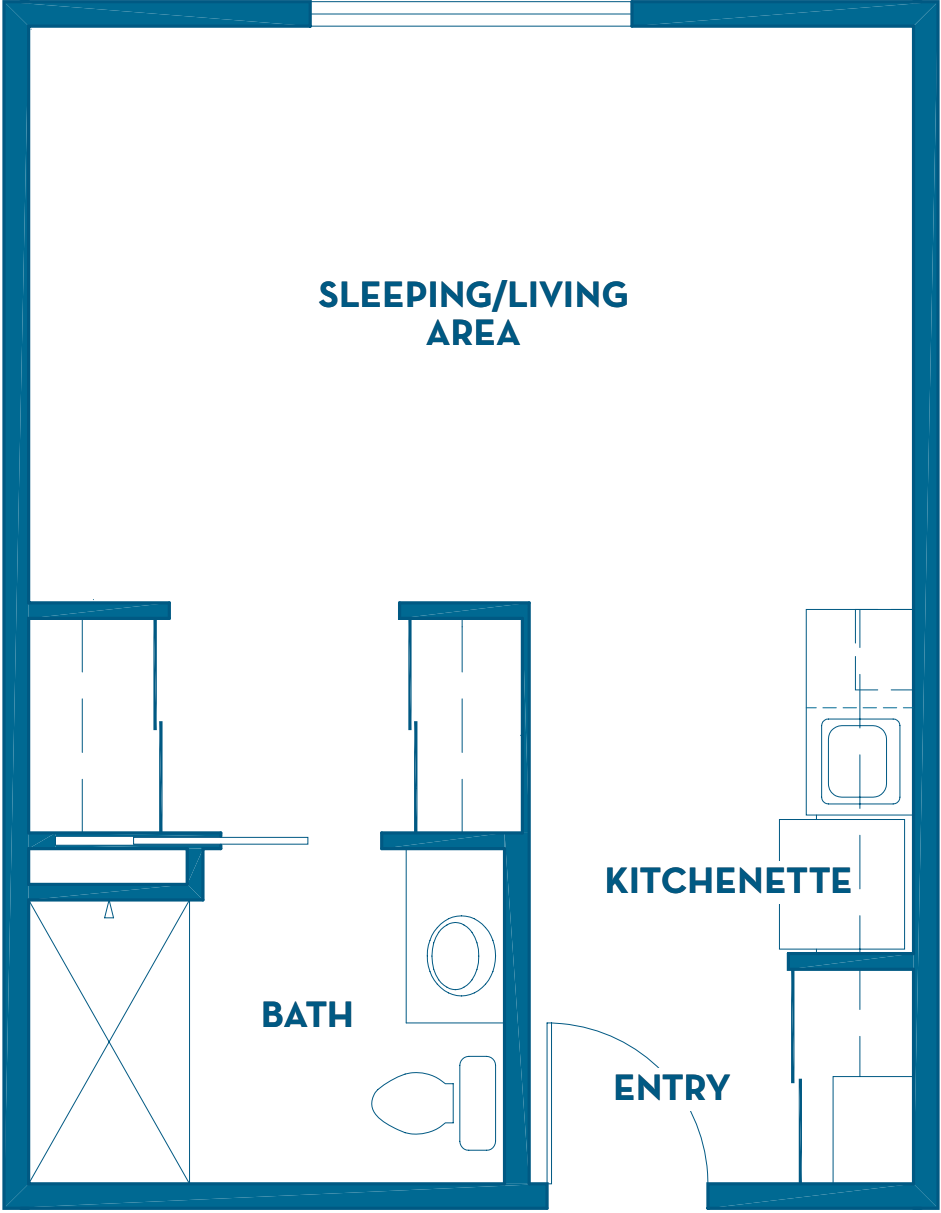

THE WILLOWS
STUDIO • 340-473 SQUARE FEET

Dimensions are approximate. Floor plans may vary.