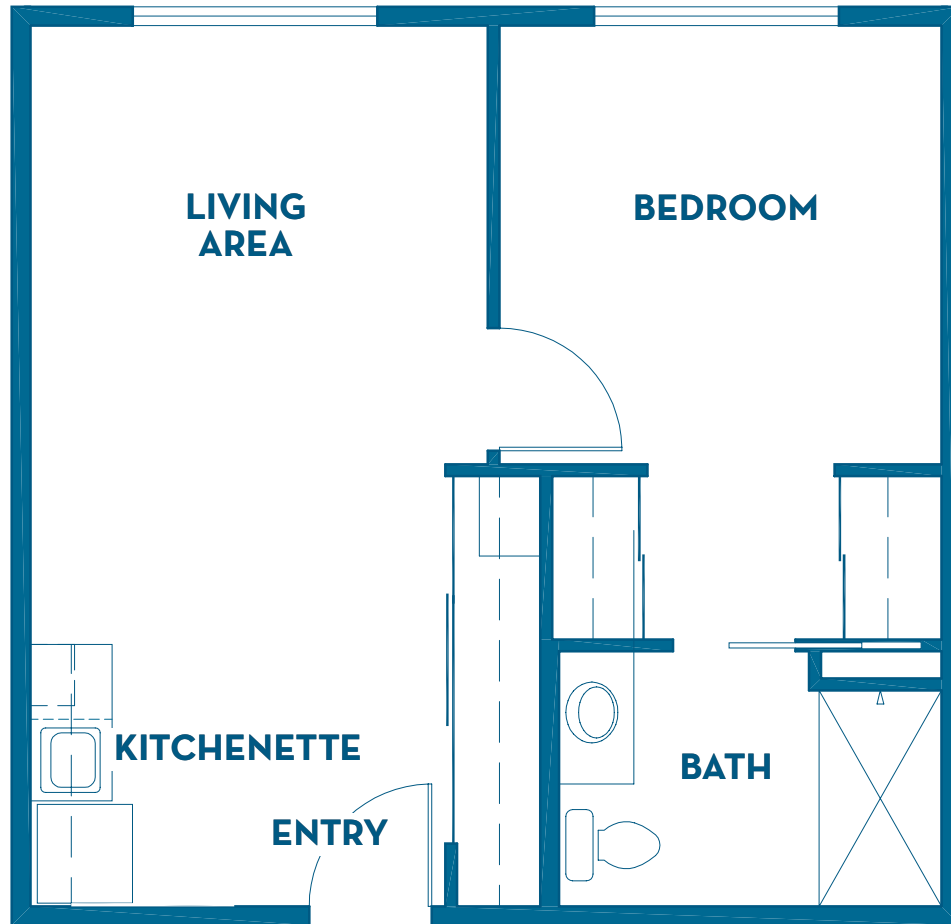

**THE WILLOWS**  
**ONE BEDROOM • 475-557 SQUARE FEET**

*Dimensions are approximate. Floor plans may vary.*

**The Willows • 4725 Bellwether Lane • Oxford, FL 34484 • P 352.430.0076 • F 352.647.6101**