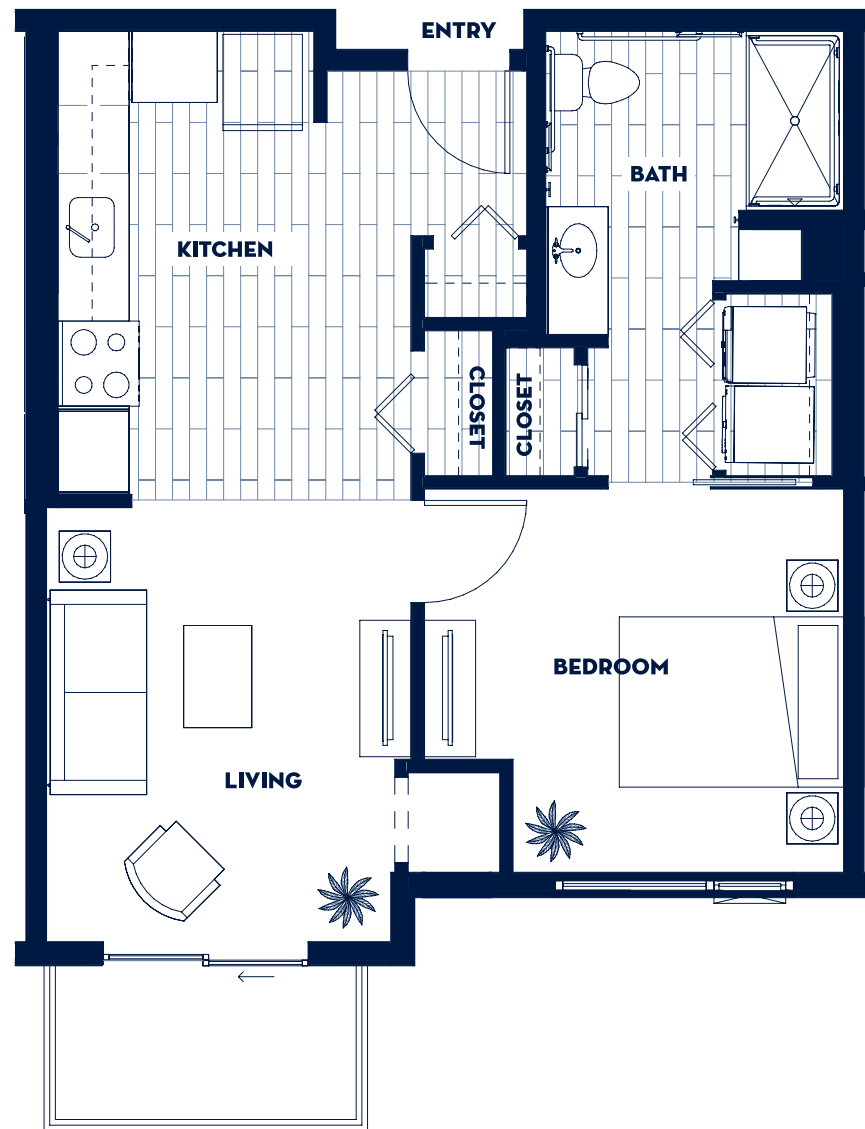

**One-Bedroom
572-574 Sq Ft**

Additional One-Bedroom floor plans ranging from 572-727 sq ft available

THE ACKERLY
AT SHERWOOD