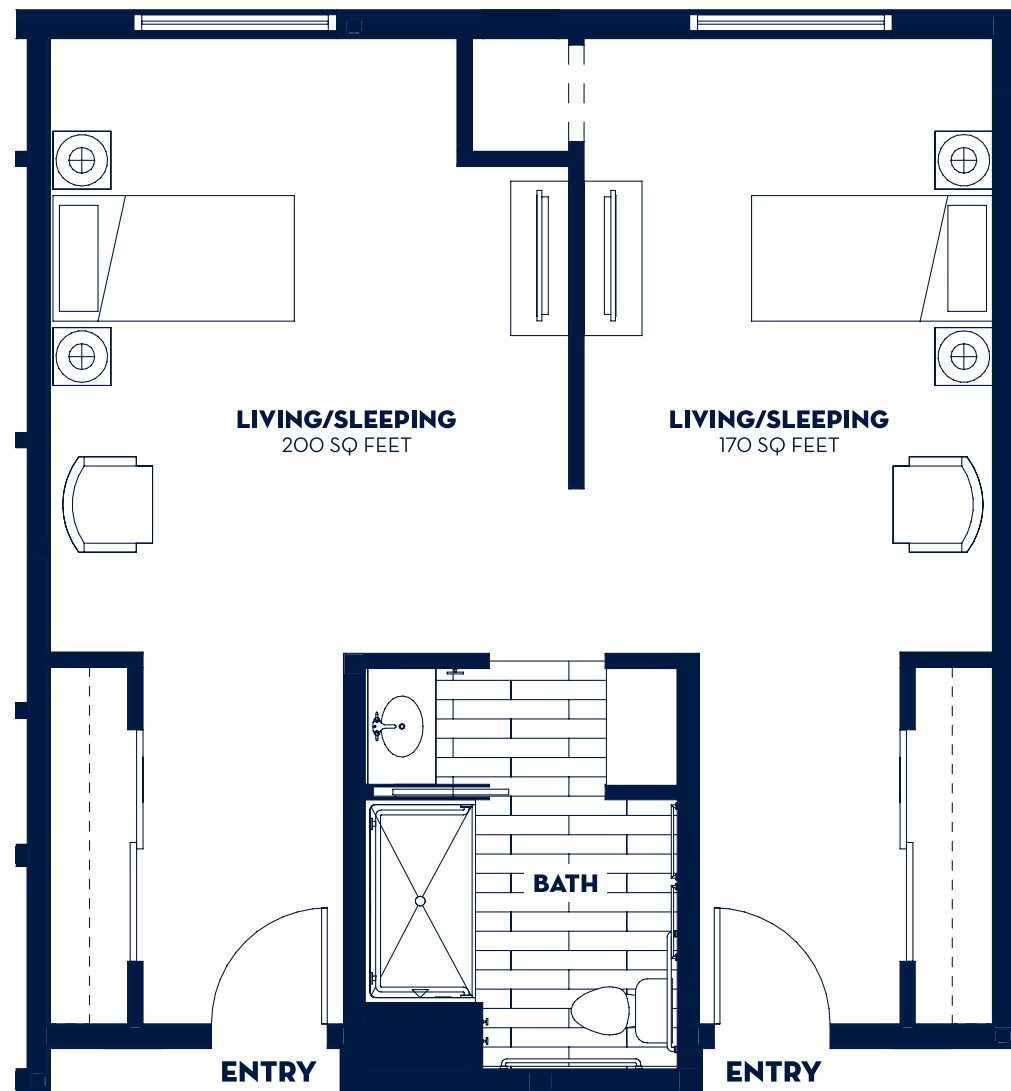

Memory Care

**Neighbor Suite
626-636 Sq Ft**

Additional Memory Care Neighbor Suites ranging from 536-636 sq ft available

THE ACKERLY
AT SHERWOOD