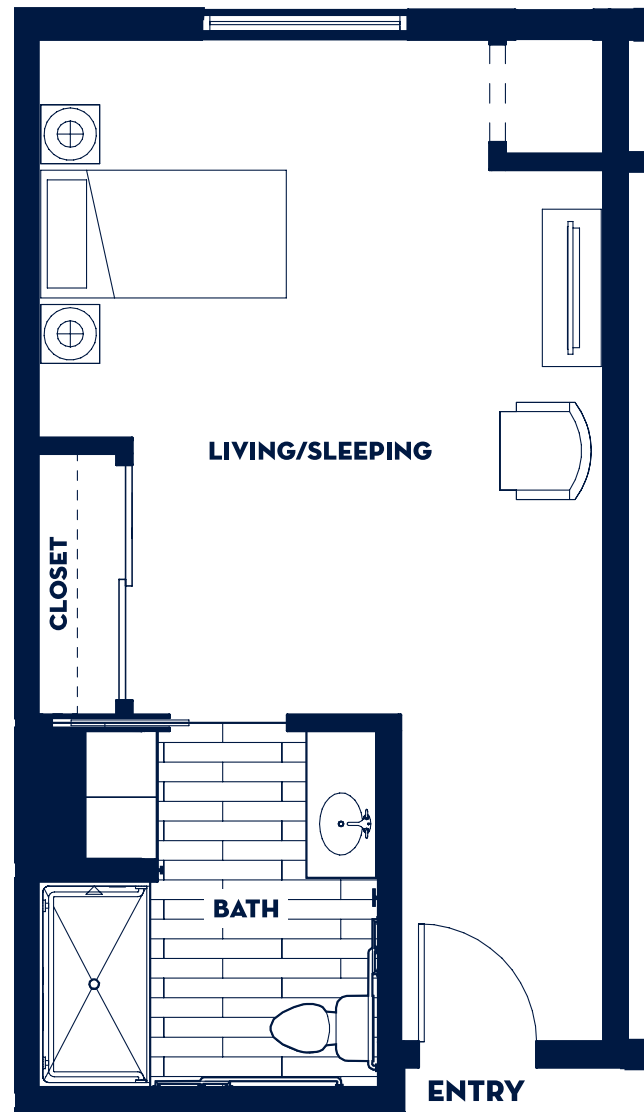

**Memory Care**

**Private Suite**  
**373-378 Sq Ft**

*Additional Memory Care Private Suites ranging from 356-478 sq ft available*

**THE ACKERLY**  
AT SHERWOOD