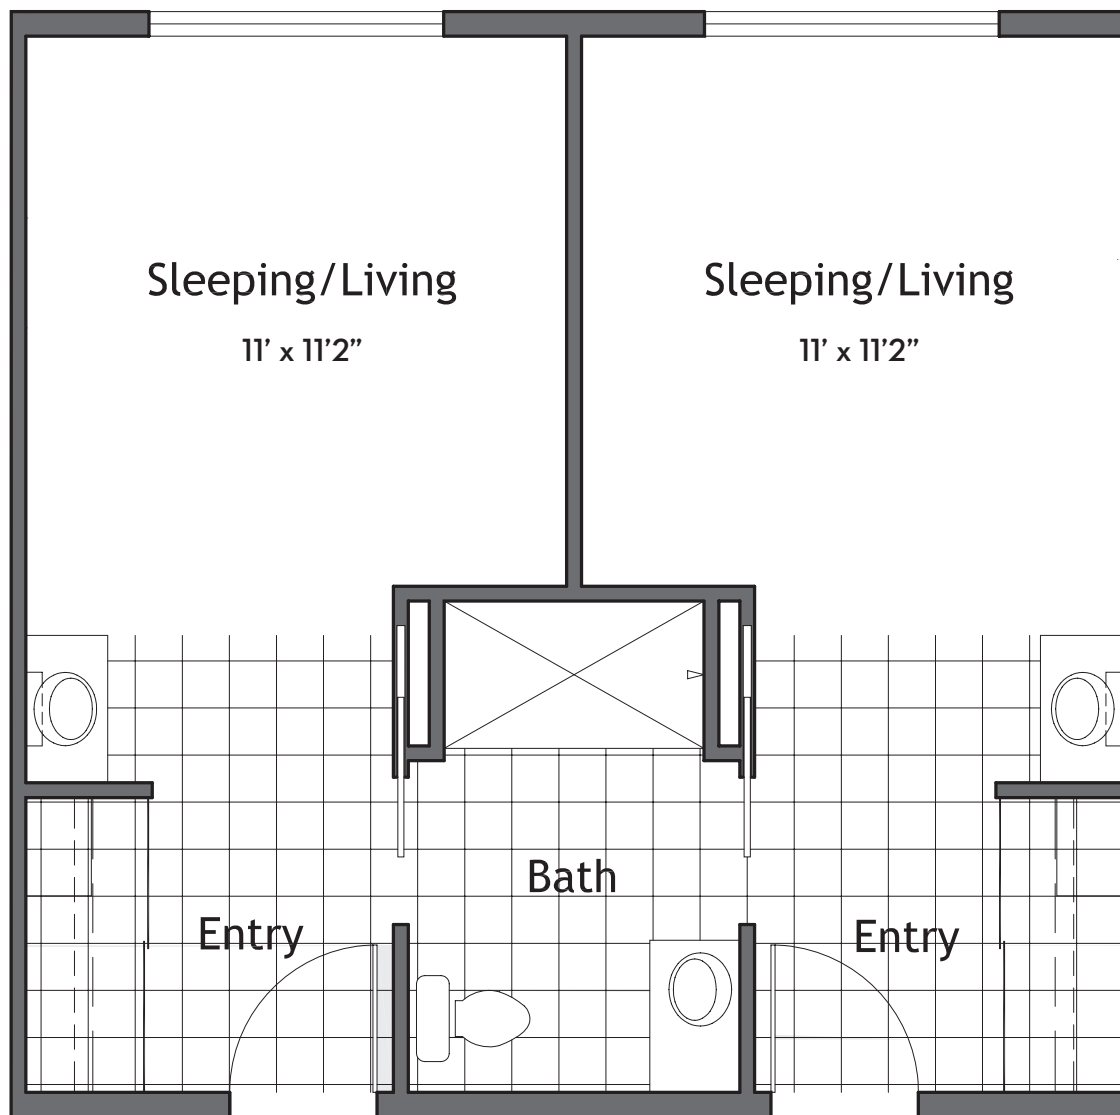

**Memory Care
Semi-Private (I&J)
226 / 228 Sq Ft
or
Memory Care
Suite
454 Sq Ft**

Square footage is approximate.

THE VILLAGE
AT MILL LANDING