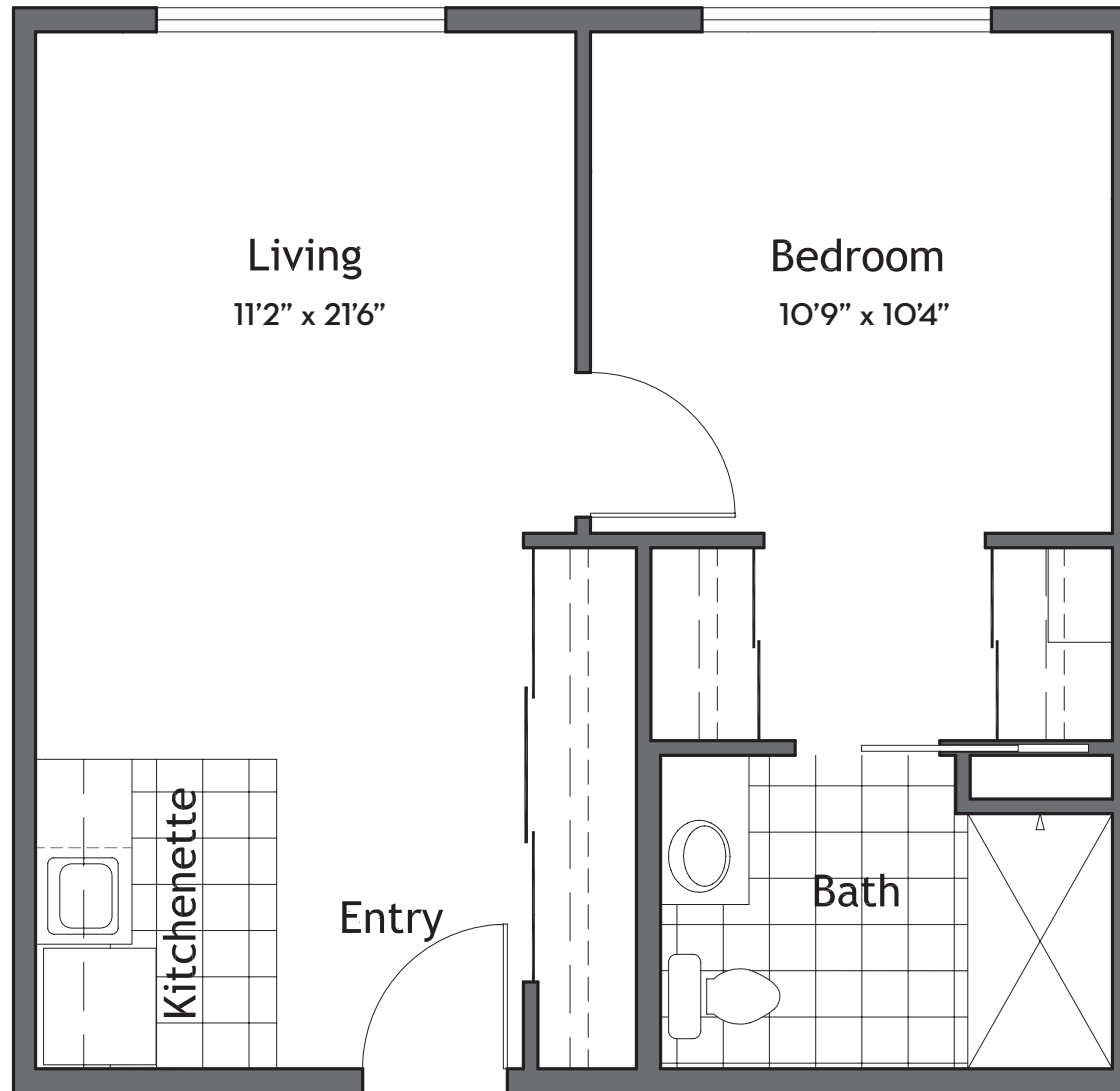

**Assisted Living
One-Bedroom
454 Sq Ft**

Square footage is approximate.

THE VILLAGE
AT MILL LANDING