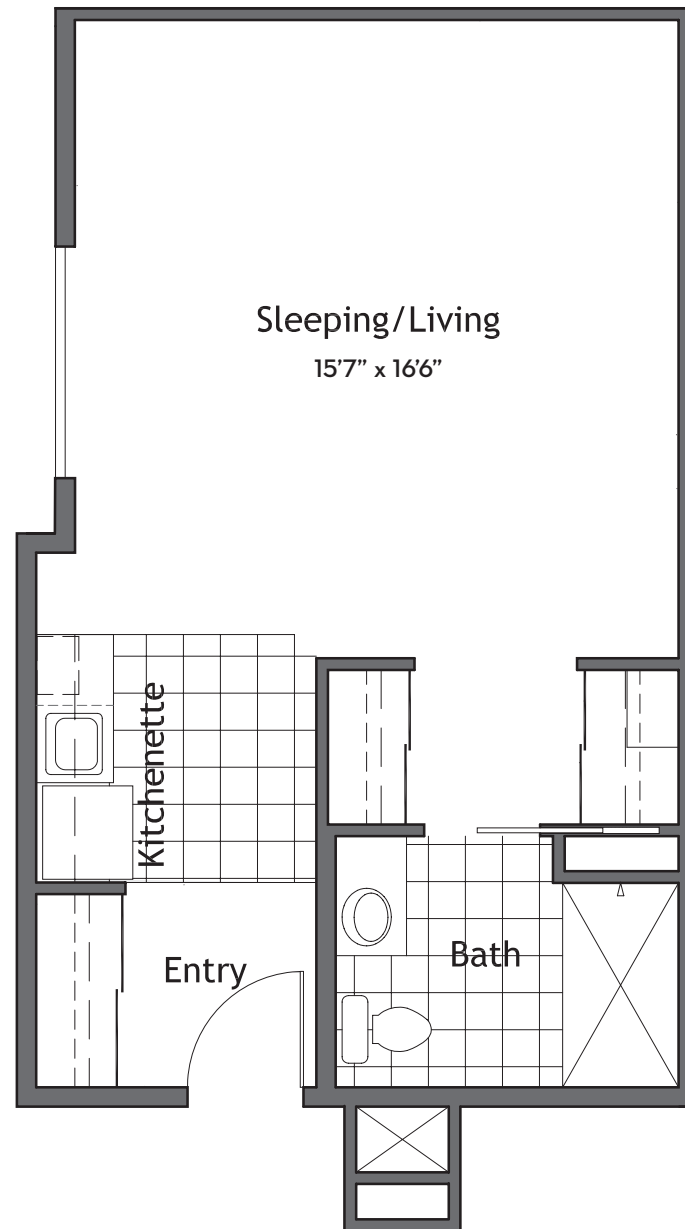

**Assisted Living
Studio Premium
424 Sq Ft**

Square footage is approximate.

THE VILLAGE
AT MILL LANDING