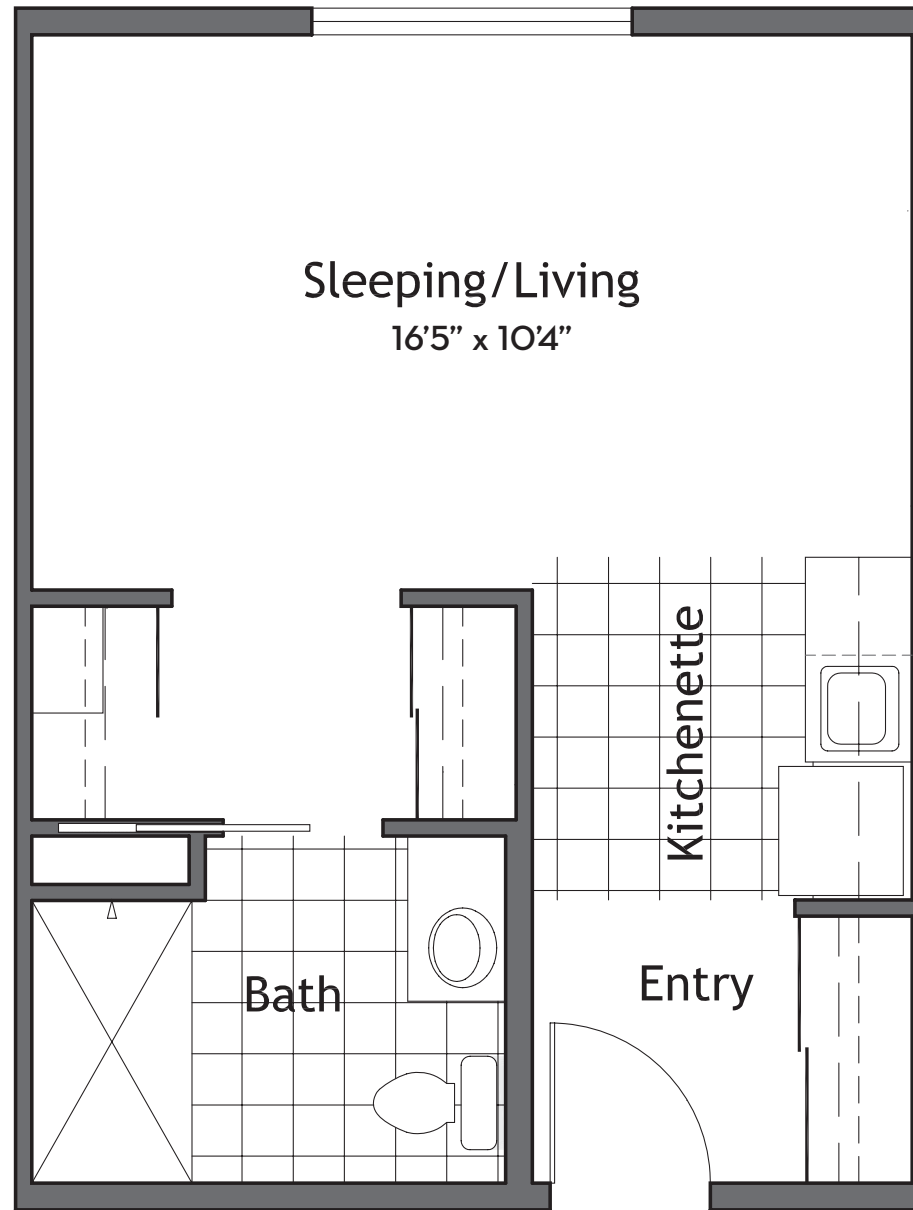

**Assisted Living
Studio
334 Sq Ft**

Square footage is approximate.

THE VILLAGE
AT MILL LANDING