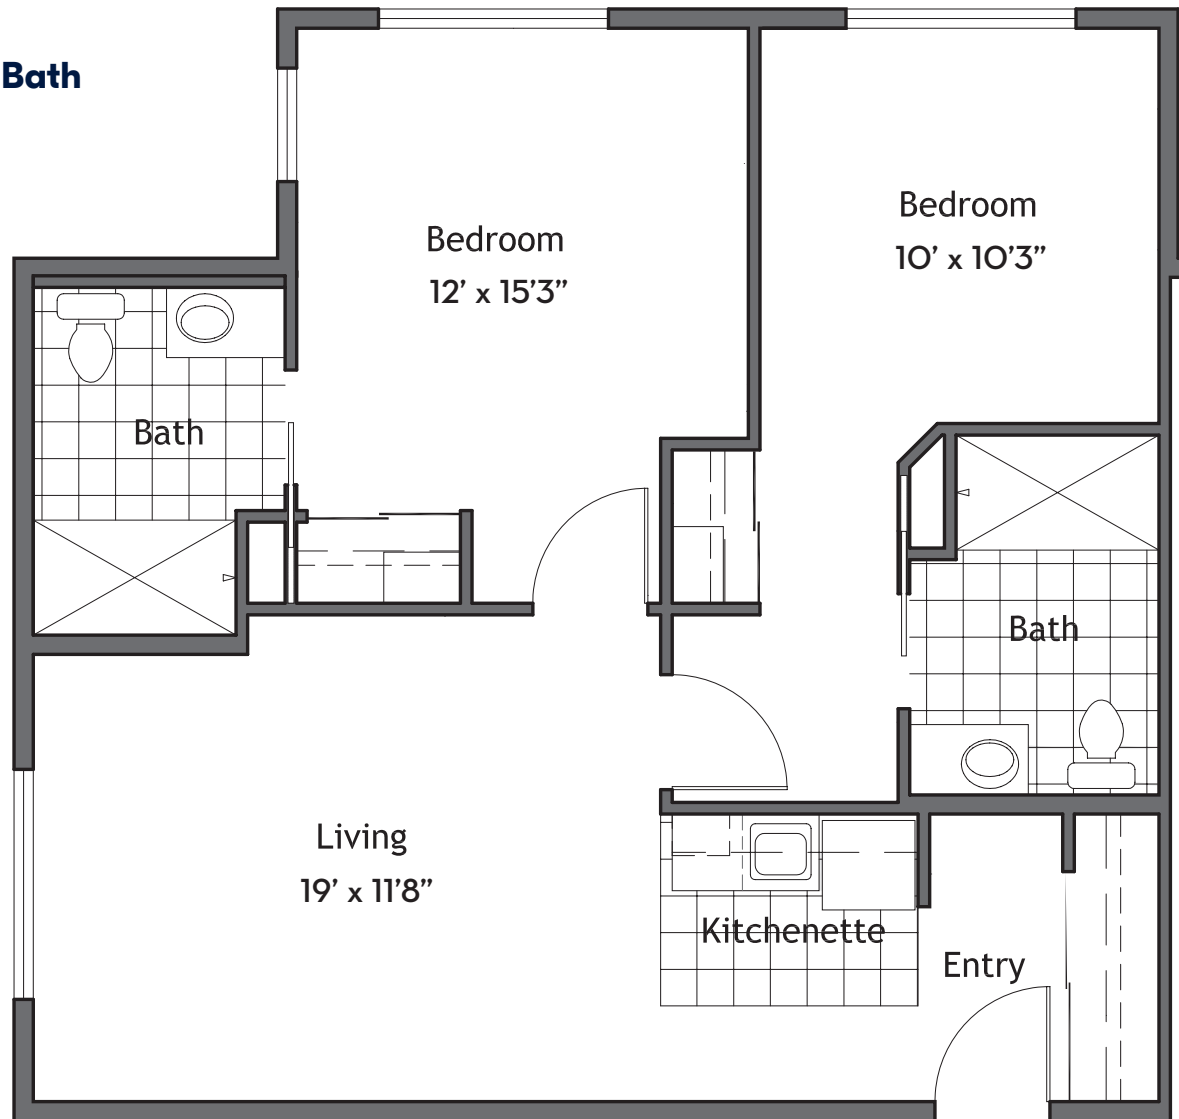

**Assisted Living
Two-Bedroom / Two-Bath
724 Sq Ft**

Square footage is approximate.

THE VILLAGE
AT MILL LANDING