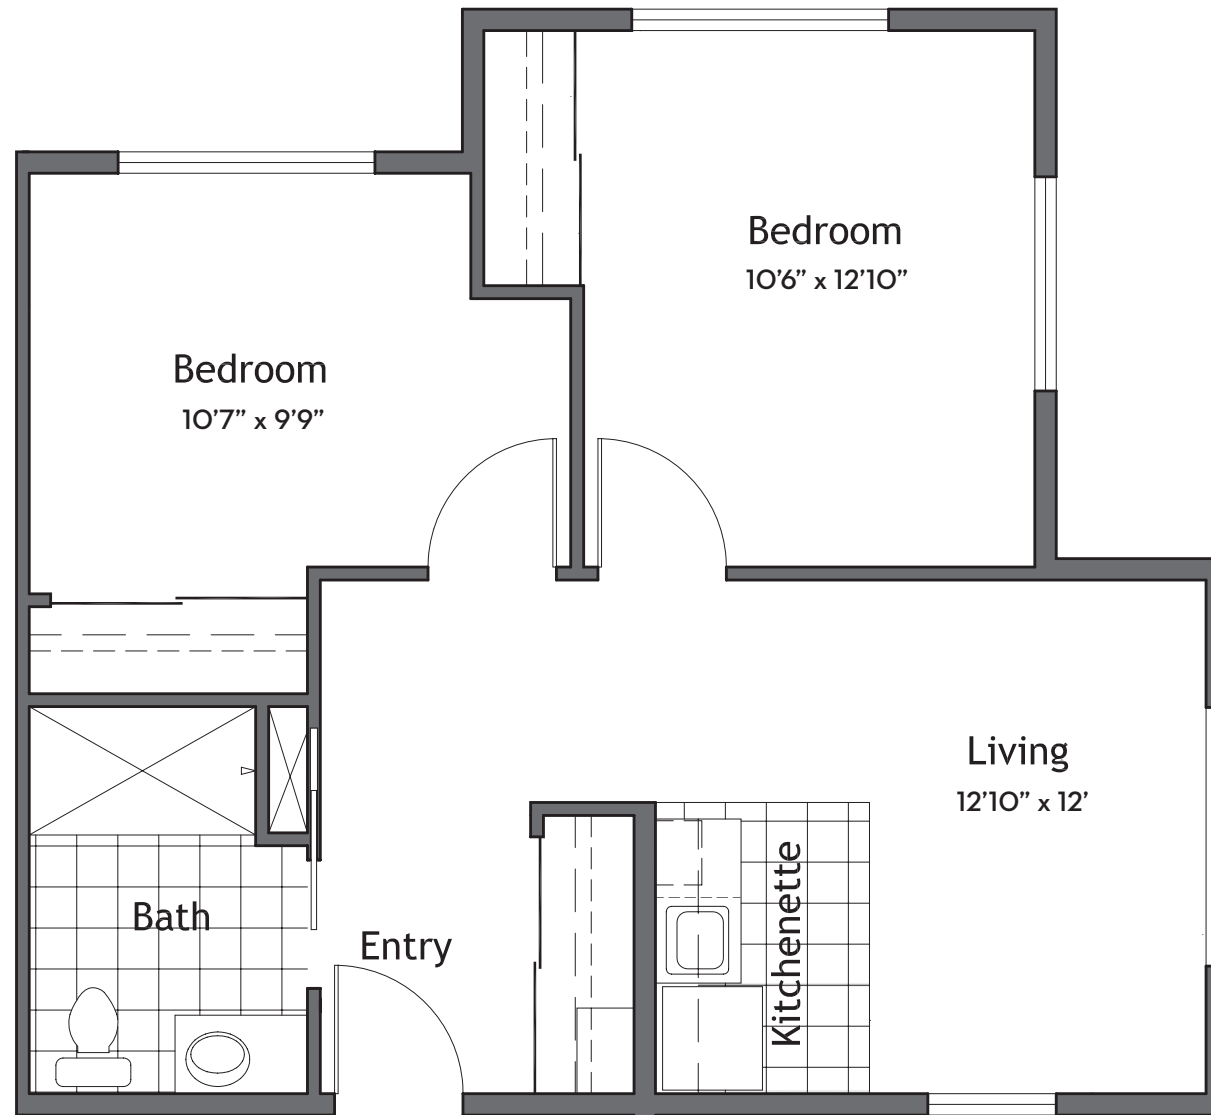

**Assisted Living
Two-Bedroom
562 Sq Ft**

Square footage is approximate.

THE VILLAGE
AT MILL LANDING