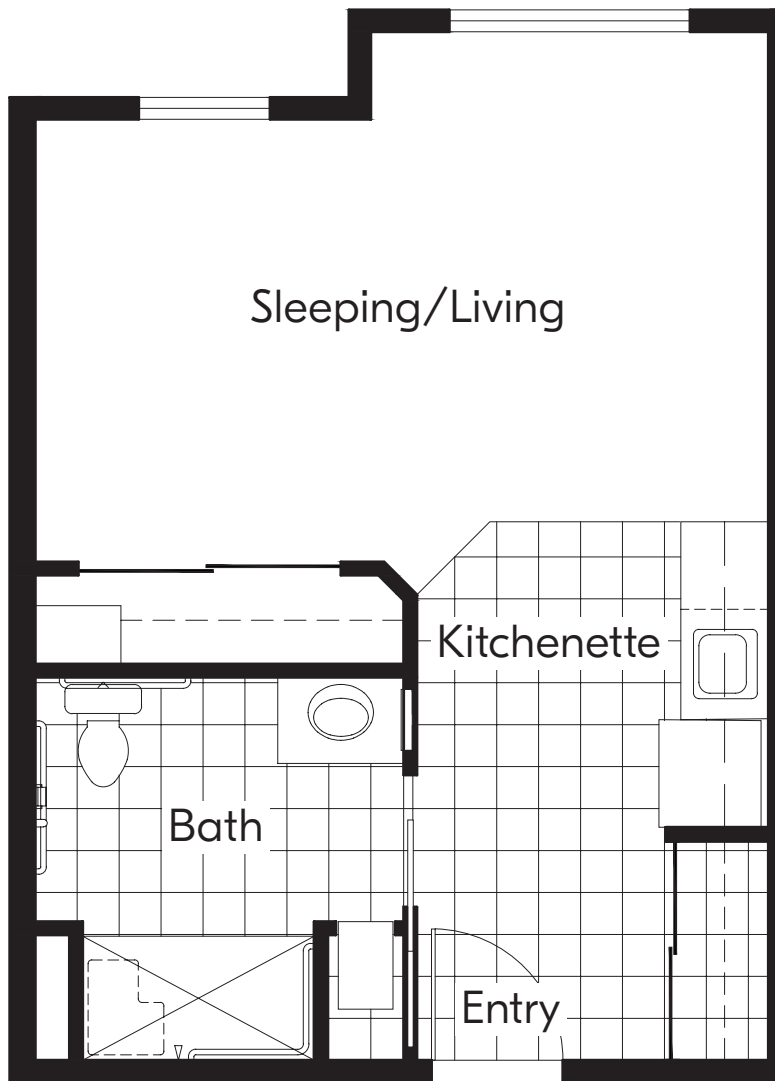

THE LINDEN

AT MURRIETA

Assisted Living

A-6 STUDIO • 472 SQ FT

Room size is approximate • Drawing not to scale