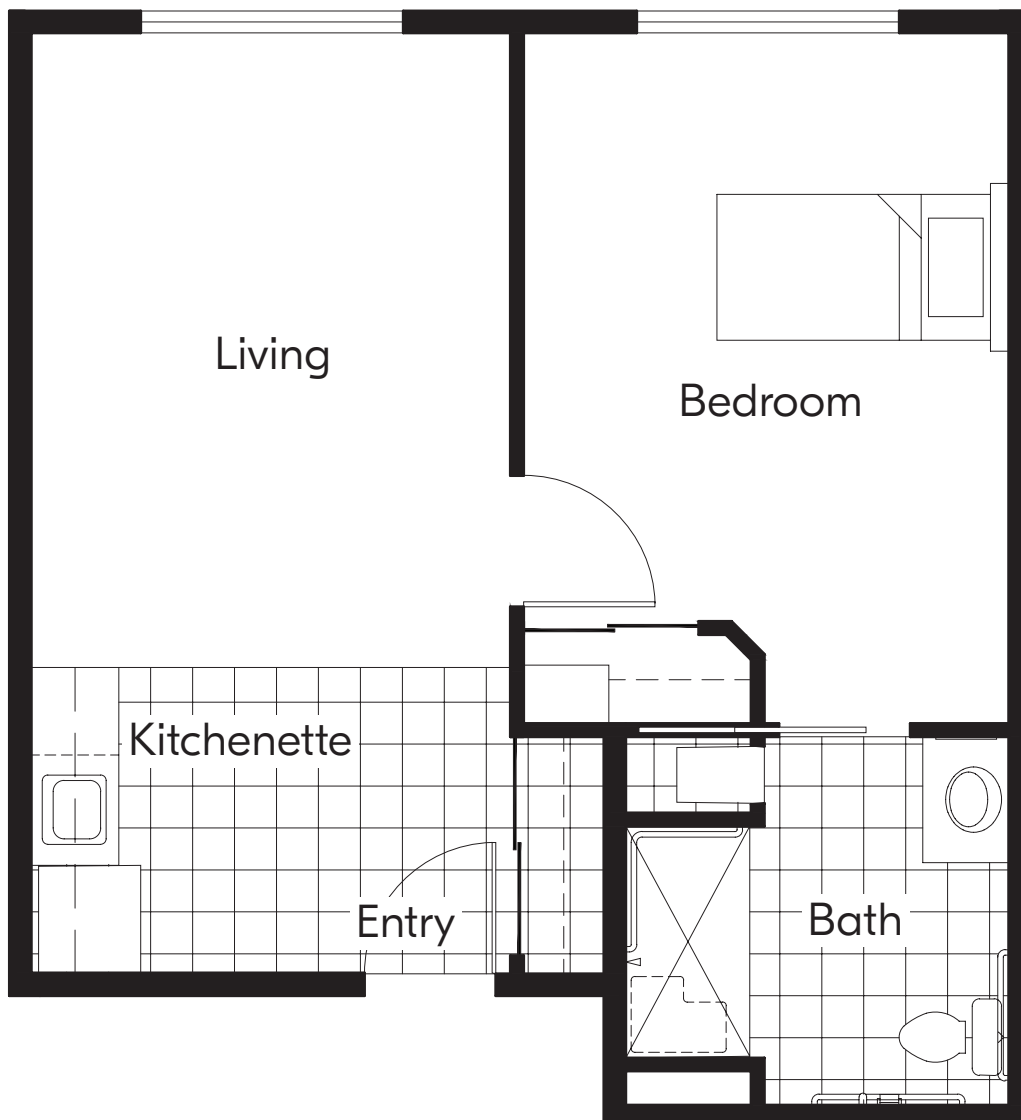

THE LINDEN

AT MURRIETA

Assisted Living

B-3 ONE BEDROOM • 573 SQ FT

Room size is approximate • Drawing not to scale