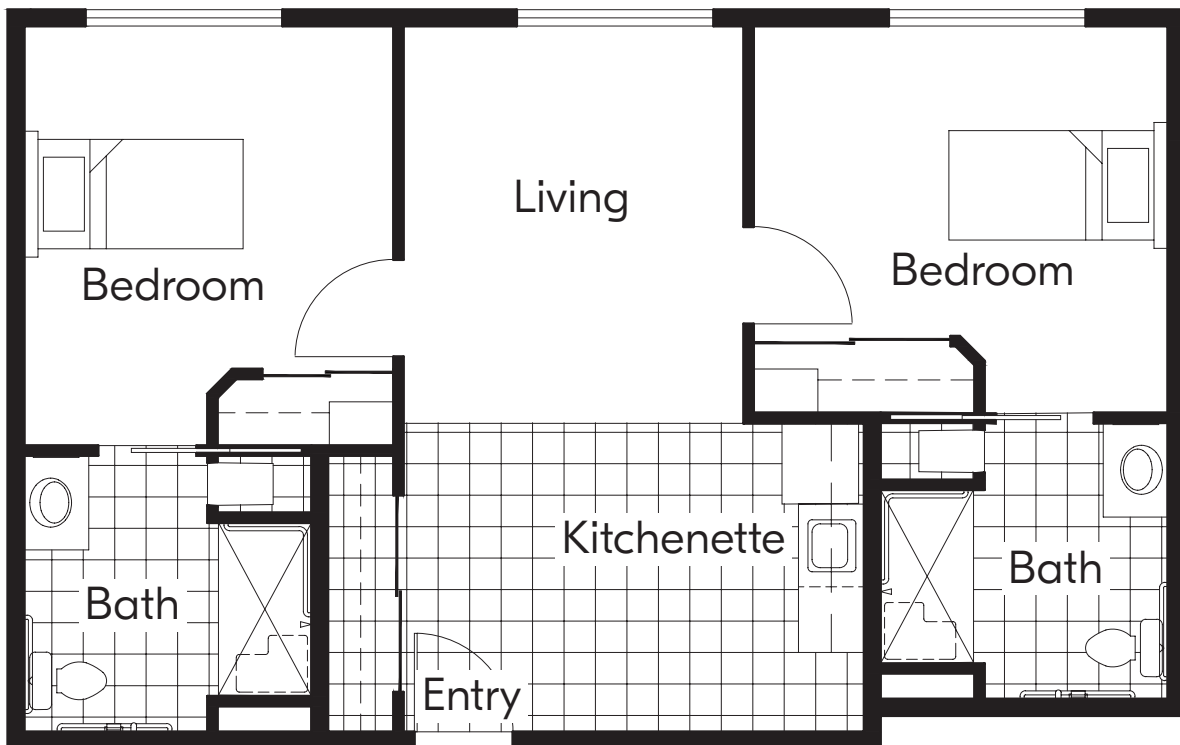

## Assisted Living

**C-4** TWO BEDROOM • 784 SQ FT

*Room size is approximate • Drawing not to scale*