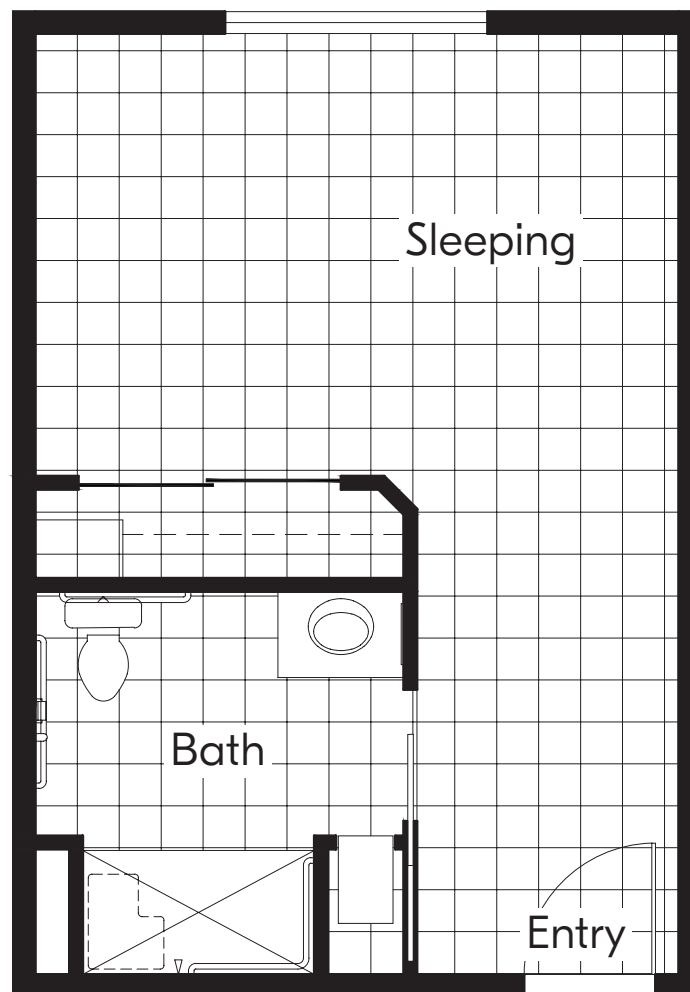

# Memory Care

**MC-PI** MEMORY CARE • 338 SQ FT

*Room size is approximate • Drawing not to scale*