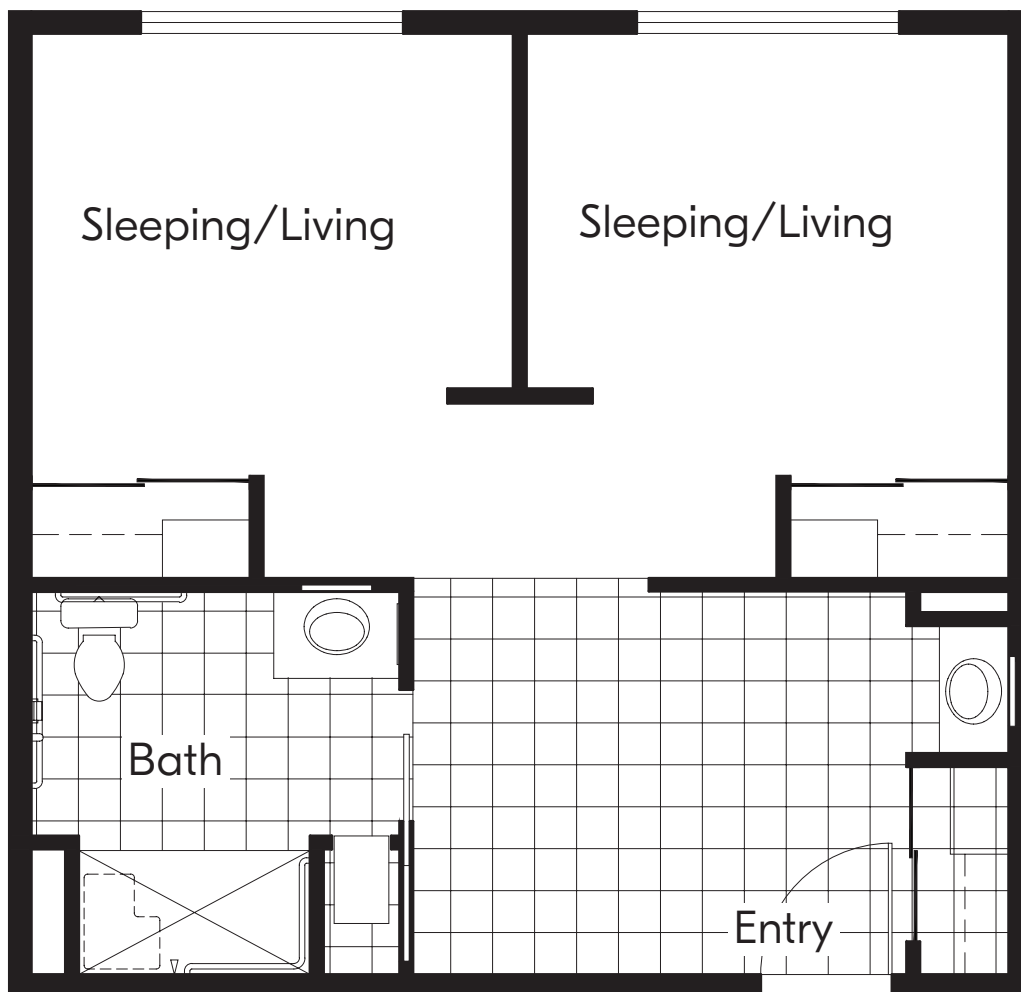

THE LINDEN AT MURRIETA

Memory Care

MC-SP2 MEMORY CARE • 511 SQ FT

Room size is approximate • Drawing not to scale